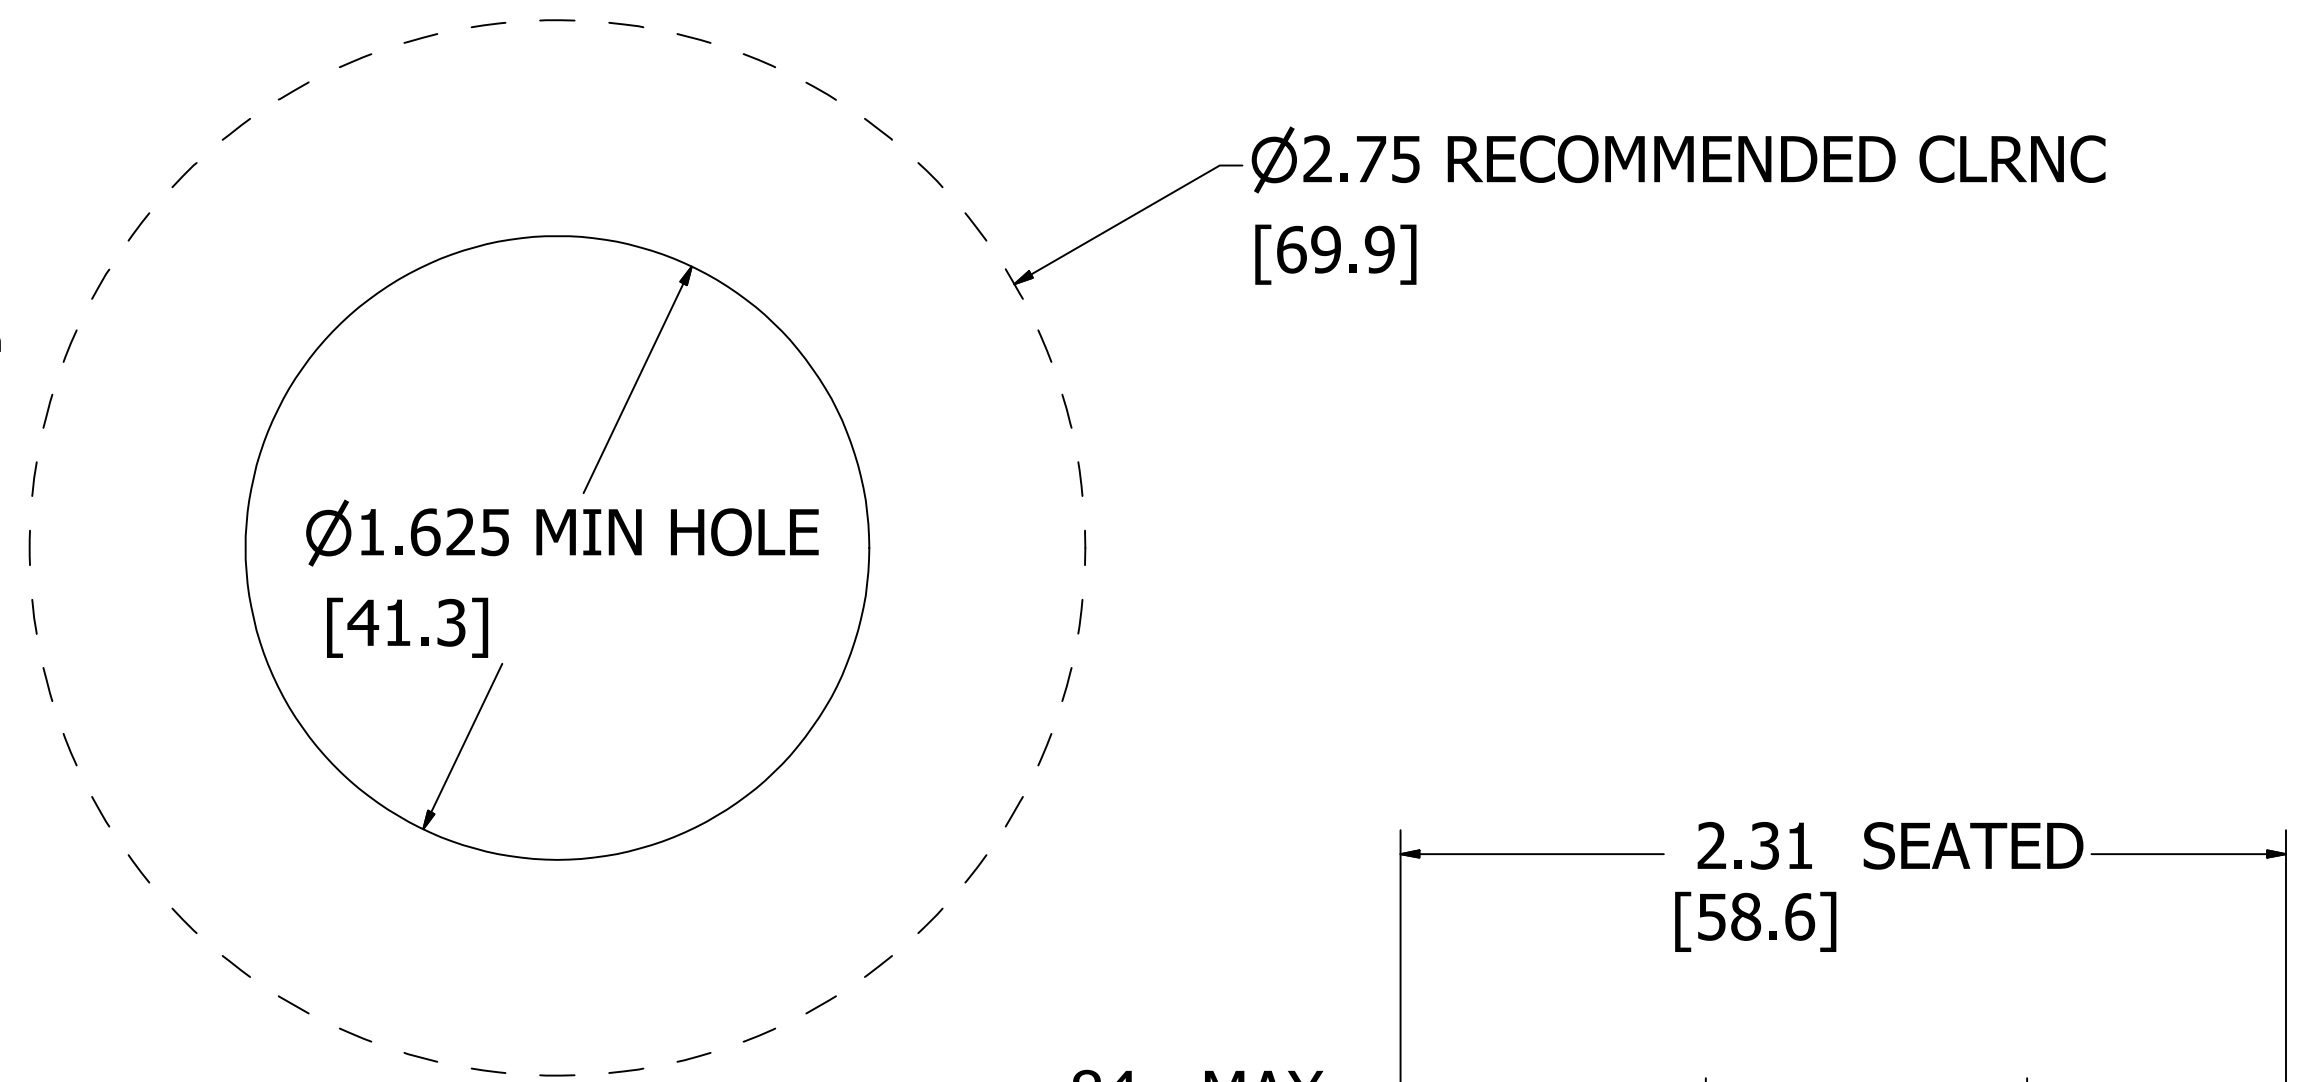

R.129 [3.3]

.84 MAX [21.3]

DETAIL A
 SCALE 4 : 1

THIS DRAWING CONTAINS PROPRIETARY AND CONFIDENTIAL INFORMATION OF FIBERPLEX TECHNOLOGIES, LLC AND SHALL NOT BE USED, DISCLOSED OR REPRODUCED, IN WHOLE OR IN PART, WITHOUT THE PRIOR WRITTEN CONSENT OF FIBERPLEX TECHNOLOGIES. TITLE IN AND TO THIS DOCUMENT AND ALL INFORMATION CONTAINED HEREIN REMAINS AT ALL TIMES IN FIBERPLEX TECHNOLOGIES.

Unless otherwise specified	Engineer: K. Sheridan Date: 5/2/2014	fiberplex TECHNOLOGIES, LLC
Dimensions in inches	Drawn: K. Sheridan Date: 5/2/2014	
Tolerances:	Review: Date:	WGF-12
Fraction +/- 1/64	Checked: Date:	
x.xx +/- 0.01	Revised: Date:	SIZE: C WGF-12 Rev: ~
x.xxx +/- 0.005		Scale: 2:1 Sheet 1 of 1