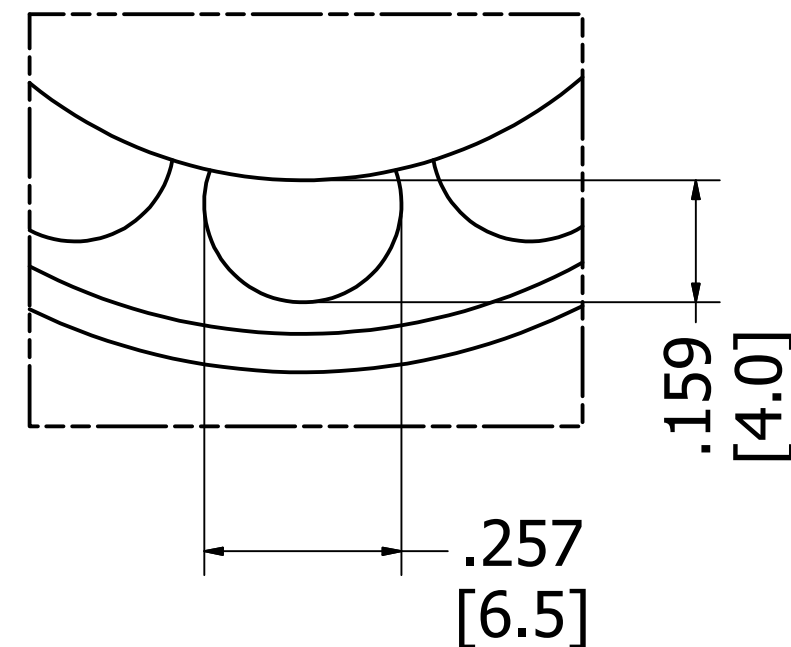

R.129 [3.3]

.84 MAX [21.3]

DETAIL A
 SCALE 4 : 1

THIS DRAWING CONTAINS PROPRIETARY AND CONFIDENTIAL INFORMATION OF FIBERPLEX TECHNOLOGIES, LLC AND SHALL NOT BE USED, DISCLOSED OR REPRODUCED, IN WHOLE OR IN PART, WITHOUT THE PRIOR WRITTEN CONSENT OF FIBERPLEX TECHNOLOGIES. TITLE IN AND TO THIS DOCUMENT AND ALL INFORMATION CONTAINED HEREIN REMAINS AT ALL TIMES IN FIBERPLEX TECHNOLOGIES.

Unless otherwise specified	Engineer: K. Sheridan Date: 5/2/2014	fiberplex TECHNOLOGIES, LLC
Dimensions in inches	Drawn: K. Sheridan Date: 5/2/2014	
Tolerances:	Review: Date:	WGF-12
Fraction +/- 1/64	Checked: Date:	
x.xx +/- 0.01	Revised: Date:	SIZE: C WGF-12 Rev: ~
x.xxx +/- 0.005		Scale: 2:1 Sheet 1 of 1