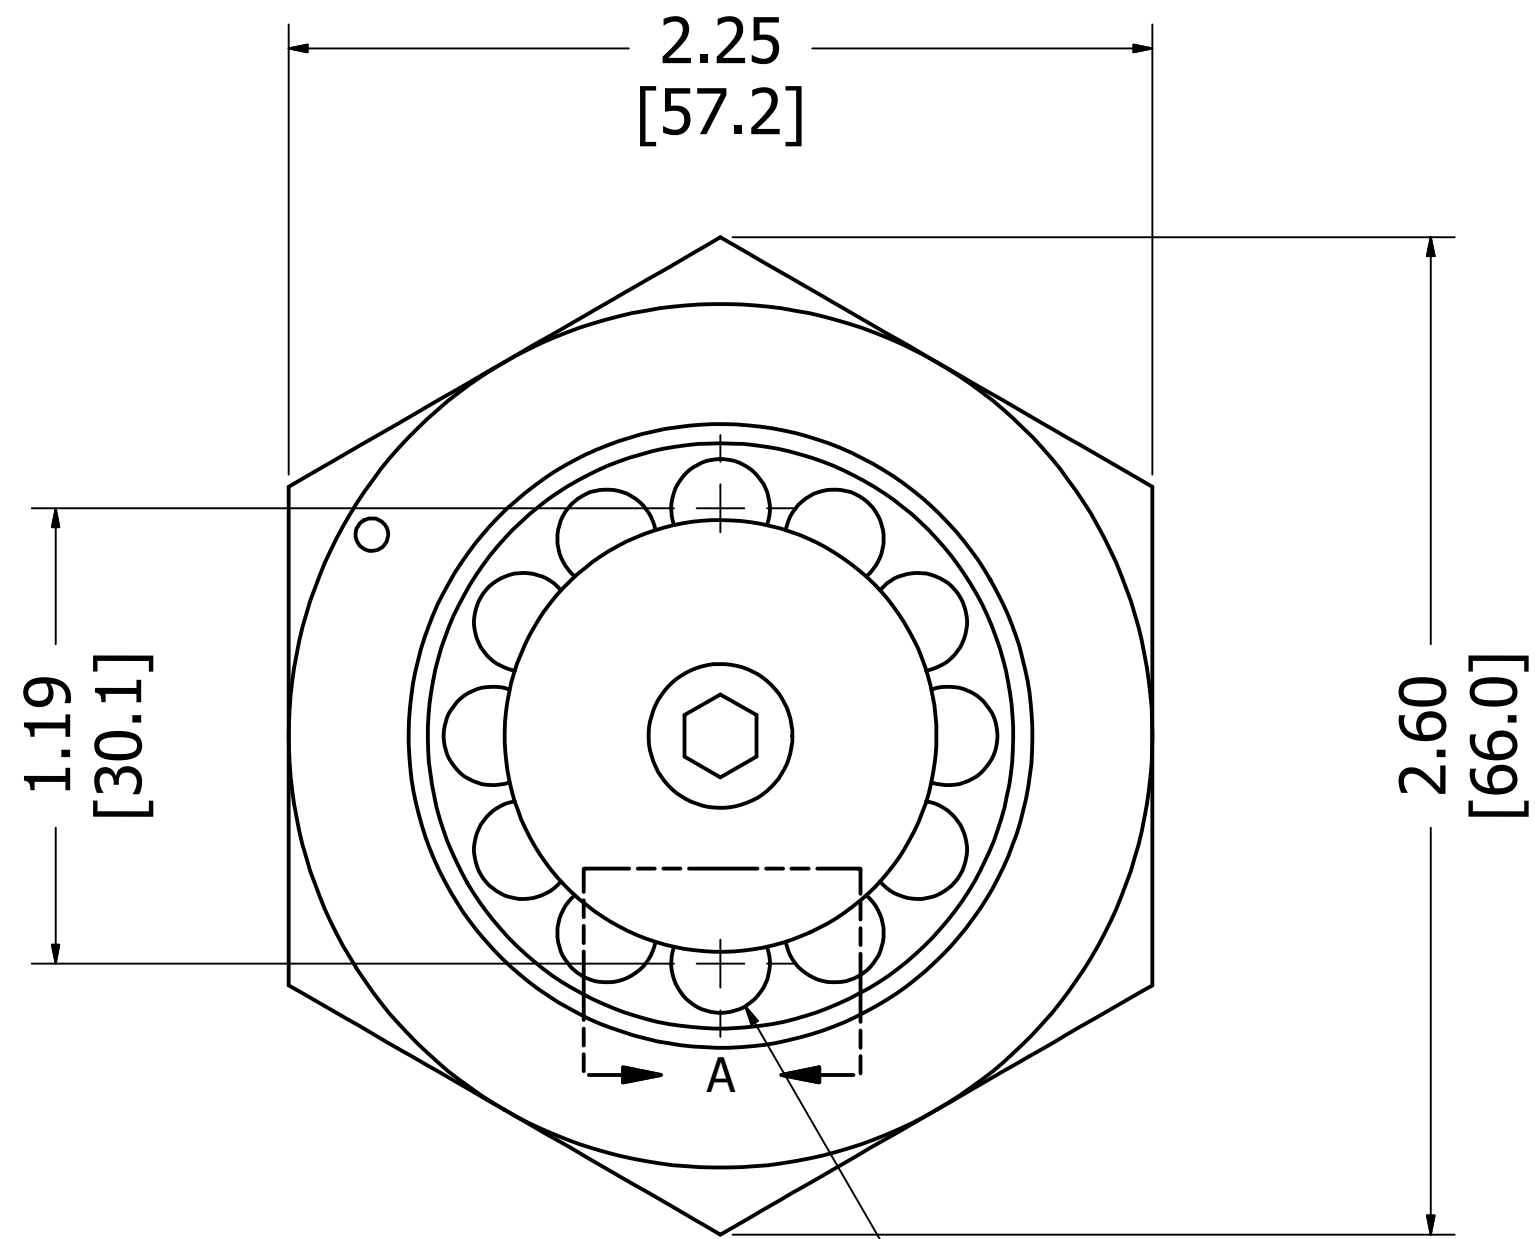

R.129 [3.3]

.84 MAX [21.3]

DETAIL A
 SCALE 4 : 1

THIS DRAWING CONTAINS PROPRIETARY AND CONFIDENTIAL INFORMATION OF FIBERPLEX TECHNOLOGIES, LLC AND SHALL NOT BE USED, DISCLOSED OR REPRODUCED, IN WHOLE OR IN PART, WITHOUT THE PRIOR WRITTEN CONSENT OF FIBERPLEX TECHNOLOGIES. TITLE IN AND TO THIS DOCUMENT AND ALL INFORMATION CONTAINED HEREIN REMAINS AT ALL TIMES IN FIBERPLEX TECHNOLOGIES.

Unless otherwise specified	Engineer: K. Sheridan Date: 5/2/2014	fiberplex TECHNOLOGIES, LLC
Dimensions in inches	Drawn: K. Sheridan Date: 5/2/2014	
Tolerances:	Review: Date:	WGF-12
Fraction +/- 1/64	Checked: Date:	
x.xx +/- 0.01	Revised: Date:	SIZE: C WGF-12 Rev: ~
x.xxx +/- 0.005		Scale: 2:1 Sheet 1 of 1