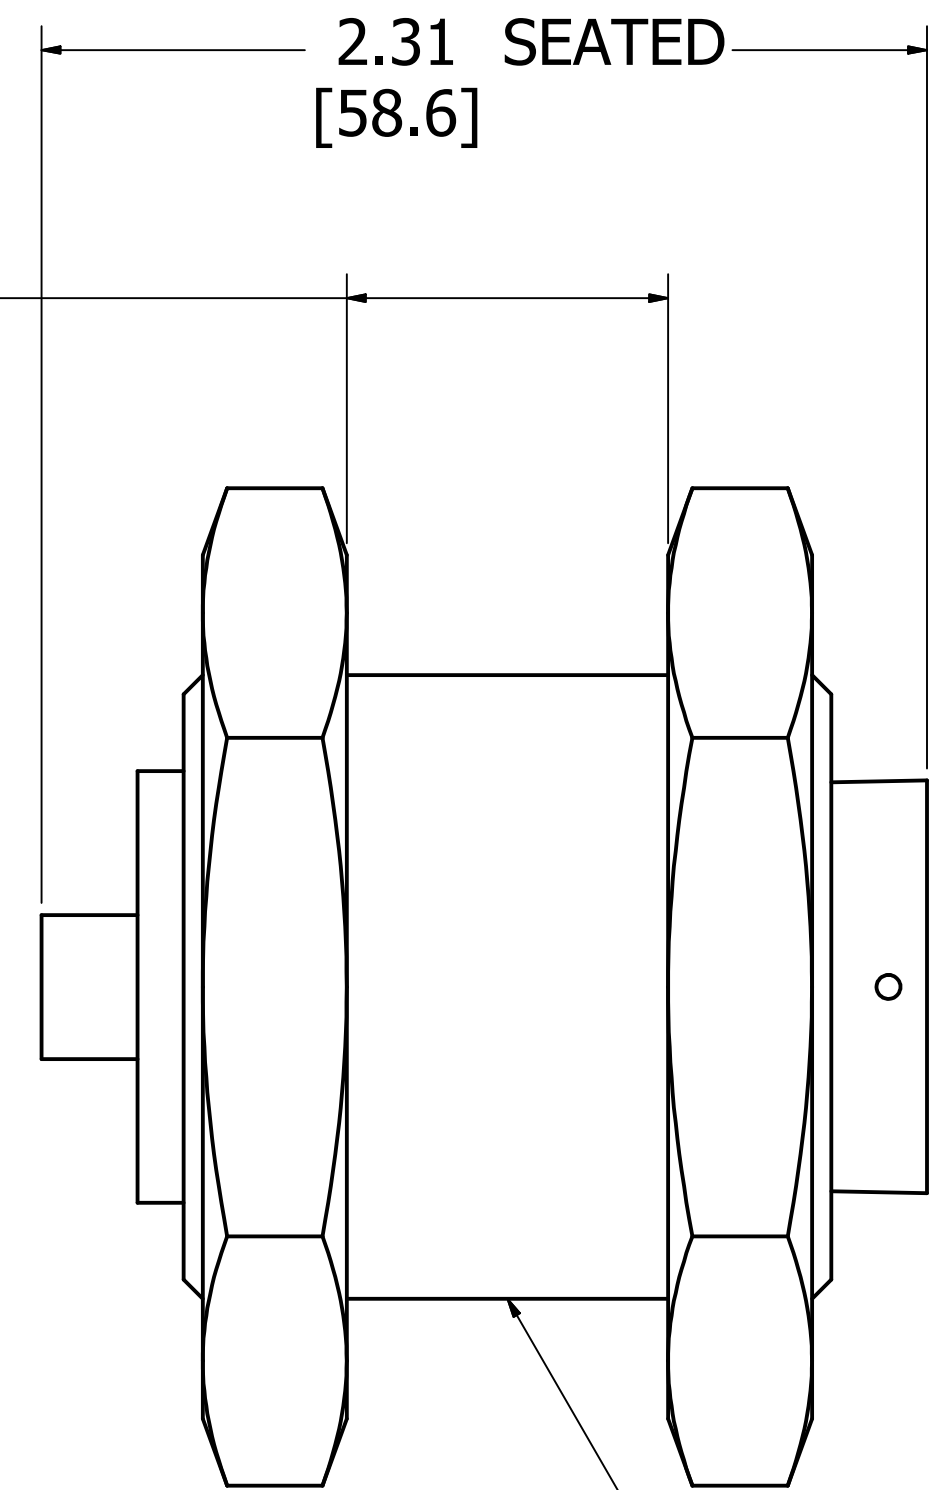

R.129 [3.3]

.84 MAX [21.3]

DETAIL A
 SCALE 4 : 1

THIS DRAWING CONTAINS PROPRIETARY AND CONFIDENTIAL INFORMATION OF FIBERPLEX TECHNOLOGIES, LLC AND SHALL NOT BE USED, DISCLOSED OR REPRODUCED, IN WHOLE OR IN PART, WITHOUT THE PRIOR WRITTEN CONSENT OF FIBERPLEX TECHNOLOGIES. TITLE IN AND TO THIS DOCUMENT AND ALL INFORMATION CONTAINED HEREIN REMAINS AT ALL TIMES IN FIBERPLEX TECHNOLOGIES.

Unless otherwise specified	Engineer: K. Sheridan Date: 5/2/2014	fiberplex TECHNOLOGIES, LLC
Dimensions in inches	Drawn: K. Sheridan Date: 5/2/2014	
Tolerances:	Review: Date:	WGF-12
Fraction +/- 1/64	Checked: Date:	
x.xx +/- 0.01	Revised: Date:	SIZE: C WGF-12 Rev: ~
x.xxx +/- 0.005		Scale: 2:1 Sheet 1 of 1